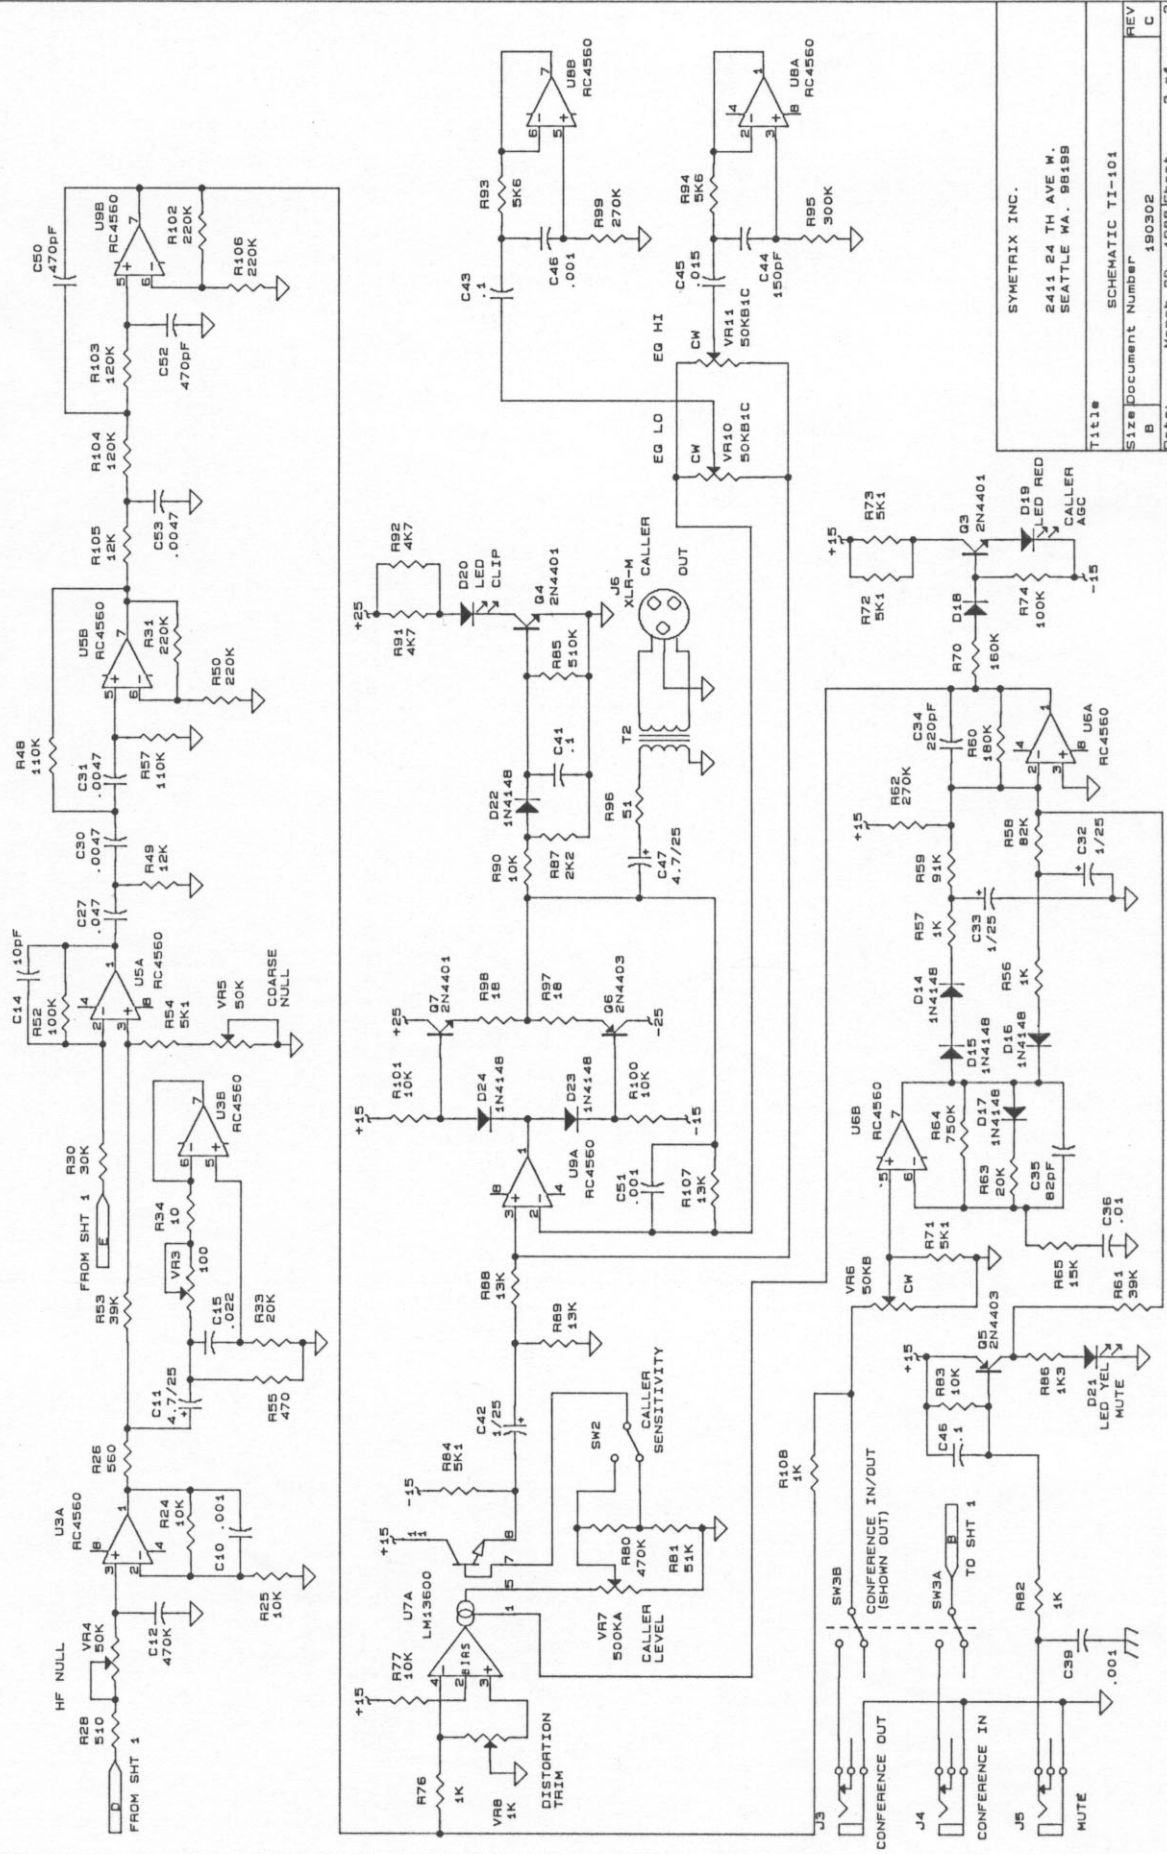

SYMETRIX, INC.
 4211 24TH AVE WEST
 SEATTLE, WA, 98199, USA
 Title# SCHEMATIC TI-101: XMIT AUDIO, PWR SUPPLY
 Size Document Number 190302
 Date: March 29, 1988 Sheet 1 of 2

SYMETRIX INC.
 2411 24 TH AVE W.
 SEATTLE WA. 98199

T111# SCHEMATIC TI-101
 Size Document Number 190902
 B REV C
 Date: MARCH 29, 1988 Sheet 2 of 2